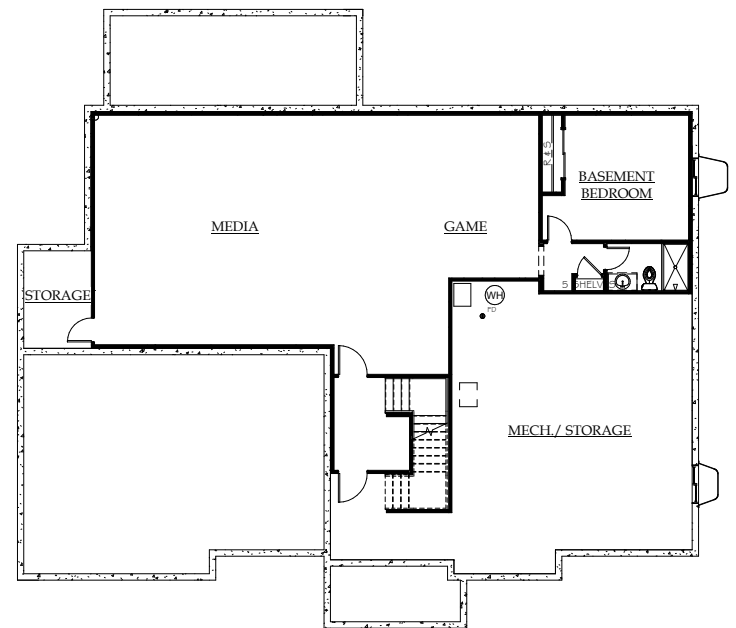

Opt. Finished Basement