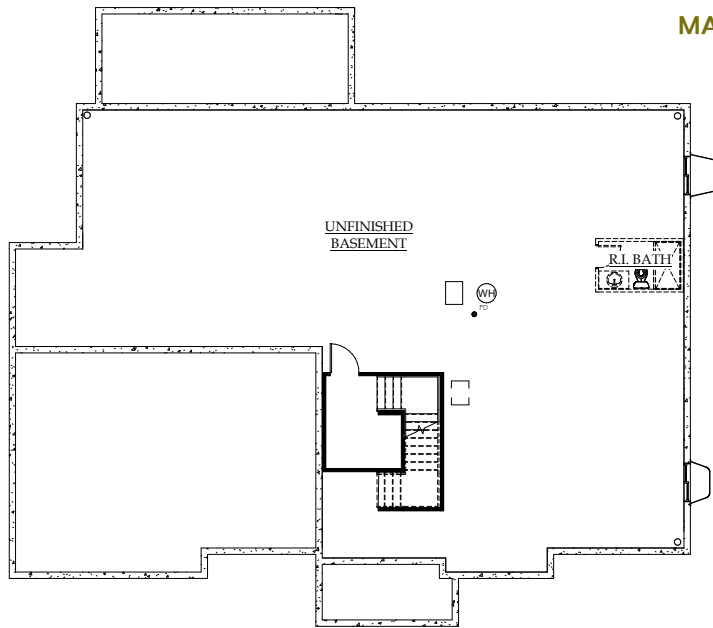

Modern Prairie

Wine Country

Modern Ranch

CELEBRITY

CUSTOM HOMES

PLAN ONE: RANCH
2,598 finished square feet ♦ 2 to 3 bedrooms + study + outdoor room
2.5 to 3.5 baths ♦ 3-car garage

MAIN LEVEL

Opt. Master Bath