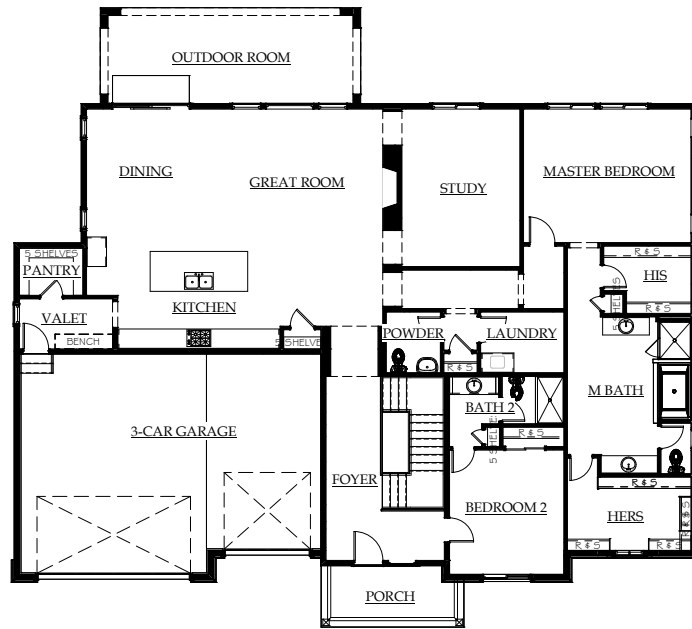

Modern Prairie

Wine Country

Modern Ranch

CELEBRITY

CUSTOM HOMES

PLAN ONE: RANCH
2,598 finished square feet ♦ 2 to 3 bedrooms + study + outdoor room
2.5 to 3.5 baths ♦ 3-car garage

MAIN LEVEL

Opt. Master Bath

STANDARD UNFINISHED BASEMENT

Opt. Finished Basement