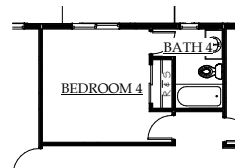

# CELEBRITY

CUSTOM HOMES

**PLAN TWO: TWO-STORY**  
2,811 finished square feet ♦ 3 to 6 bedrooms + study + outdoor room  
2.5 to 5 baths ♦ 3- to 4-car garage

MAIN LEVEL

Opt. Bath 5  
in lieu of Powder

Opt. Bedroom 5  
in lieu of Study

STANDARD UNFINISHED BASEMENT

Opt. 4-Car Garage

Opt. Master Bath

SECOND LEVEL

Opt. Bedroom 4  
in lieu of Bonus Room

Opt. Finished Basement