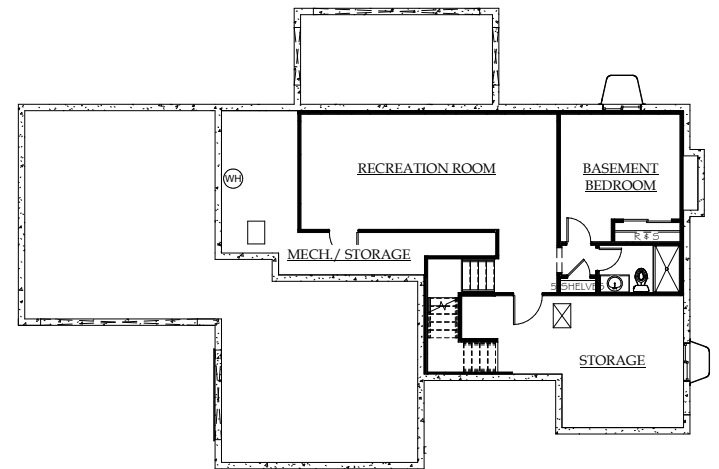

# CELEBRITY

CUSTOM HOMES

**PLAN TWO: TWO-STORY**  
2,811 finished square feet ♦ 3 to 6 bedrooms + study + outdoor room  
2.5 to 5 baths ♦ 3- to 4-car garage

MAIN LEVEL

Opt. Bath 5  
in lieu of Powder

Opt. Bedroom 5  
in lieu of Study

STANDARD UNFINISHED BASEMENT

Opt. 4-Car Garage

Opt. Master Bath

SECOND LEVEL

Opt. Bedroom 4  
in lieu of Bonus Room

Opt. Finished Basement