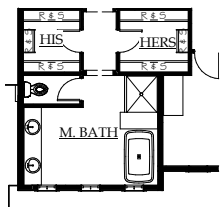

# CELEBRITY

CUSTOM HOMES

**PLAN TWO: TWO-STORY**  
2,811 finished square feet ♦ 3 to 6 bedrooms + study + outdoor room  
2.5 to 5 baths ♦ 3- to 4-car garage

MAIN LEVEL

Opt. Bath 5  
in lieu of Powder

Opt. Bedroom 5  
in lieu of Study

STANDARD UNFINISHED BASEMENT

Opt. 4-Car Garage

Opt. Master Bath

SECOND LEVEL

Opt. Bedroom 4  
in lieu of Bonus Room

Opt. Finished Basement