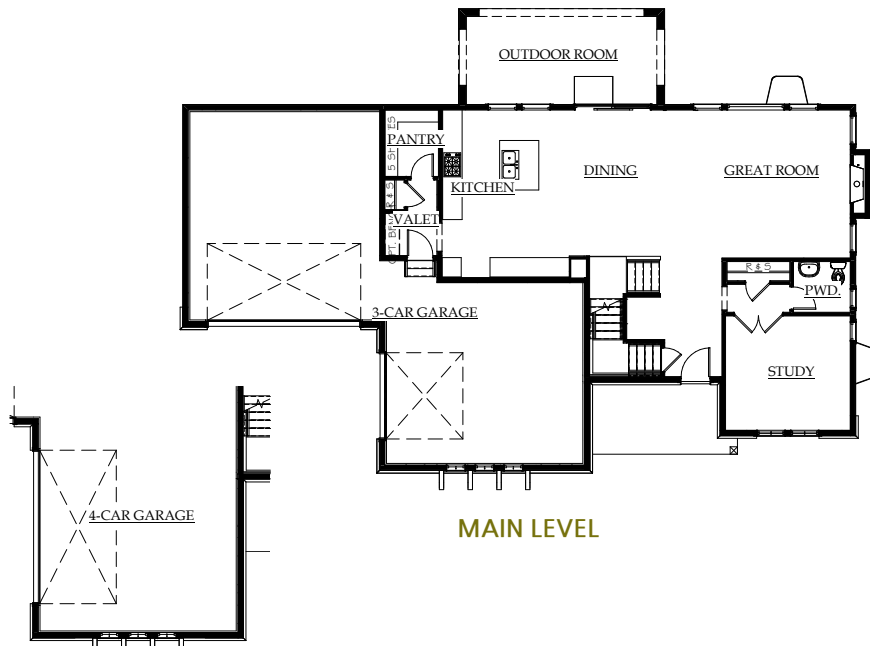

# CELEBRITY

CUSTOM HOMES

**PLAN TWO: TWO-STORY**  
2,811 finished square feet ♦ 3 to 6 bedrooms + study + outdoor room  
2.5 to 5 baths ♦ 3- to 4-car garage

MAIN LEVEL

Opt. Bath 5  
in lieu of Powder

Opt. Bedroom 5  
in lieu of Study

STANDARD UNFINISHED BASEMENT

Opt. 4-Car Garage

Opt. Master Bath

SECOND LEVEL

Opt. Bedroom 4  
in lieu of Bonus Room

Opt. Finished Basement