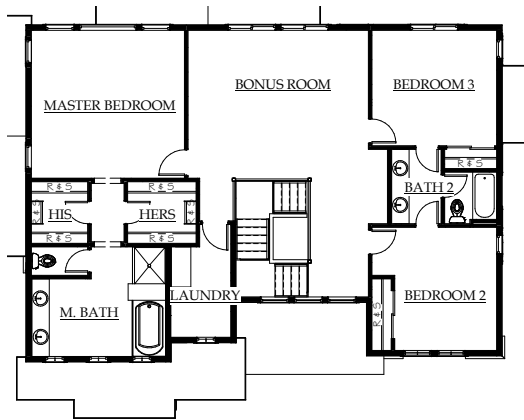

# CELEBRITY

CUSTOM HOMES

**PLAN TWO: TWO-STORY**  
2,811 finished square feet ♦ 3 to 6 bedrooms + study + outdoor room  
2.5 to 5 baths ♦ 3- to 4-car garage

MAIN LEVEL

Opt. Bath 5  
in lieu of Powder

Opt. Bedroom 5  
in lieu of Study

STANDARD UNFINISHED BASEMENT

Opt. 4-Car Garage

Opt. Master Bath

SECOND LEVEL

Opt. Bedroom 4  
in lieu of Bonus Room

Opt. Finished Basement