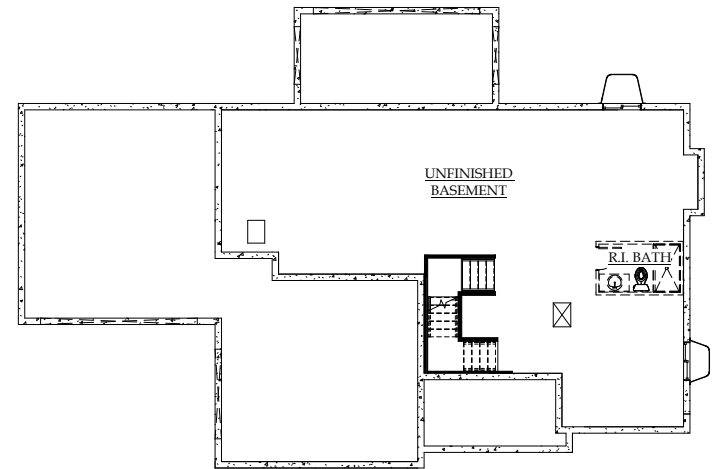

# CELEBRITY

CUSTOM HOMES

**PLAN TWO: TWO-STORY**  
2,811 finished square feet ♦ 3 to 6 bedrooms + study + outdoor room  
2.5 to 5 baths ♦ 3- to 4-car garage

MAIN LEVEL

Opt. Bath 5  
in lieu of Powder

Opt. Bedroom 5  
in lieu of Study

STANDARD UNFINISHED BASEMENT

Opt. 4-Car Garage

Opt. Master Bath

SECOND LEVEL

Opt. Bedroom 4  
in lieu of Bonus Room

Opt. Finished Basement