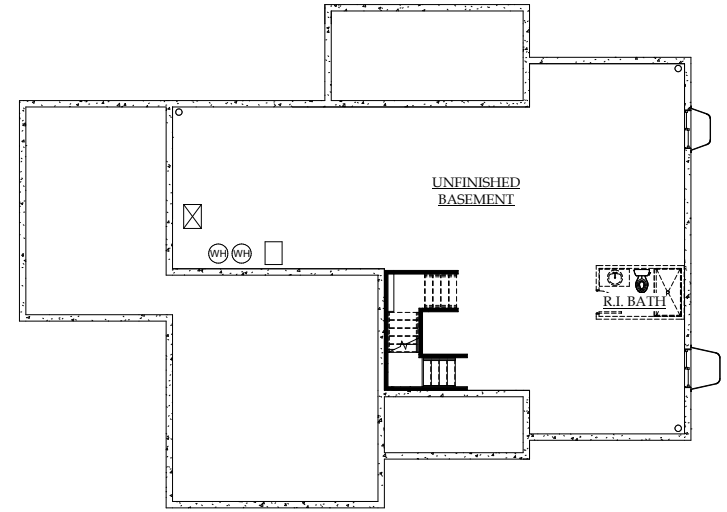

Modern Prairie

Wine Country

Modern Ranch

CELEBRITY

CUSTOM HOMES

3,100 finished square feet ♦ 4 to 6 bedrooms + study + teen room + outdoor room
3.5 to 5.5 baths ♦ 3- to 4-car garage

PLAN THREE: TWO-STORY

MAIN LEVEL

STANDARD UNFINISHED BASEMENT

SECOND LEVEL

Opt. Finished Basement