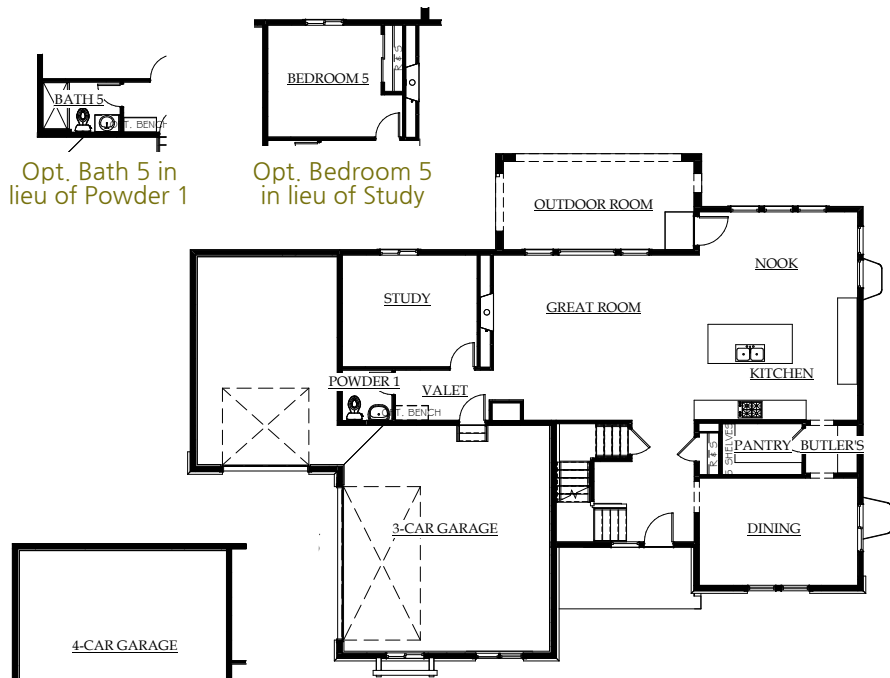

Modern Prairie

Wine Country

Modern Ranch

CELEBRITY

CUSTOM HOMES

3,100 finished square feet ♦ 4 to 6 bedrooms + study + teen room + outdoor room
3.5 to 5.5 baths ♦ 3- to 4-car garage

PLAN THREE: TWO-STORY

MAIN LEVEL

STANDARD UNFINISHED BASEMENT

SECOND LEVEL

Opt. Finished Basement