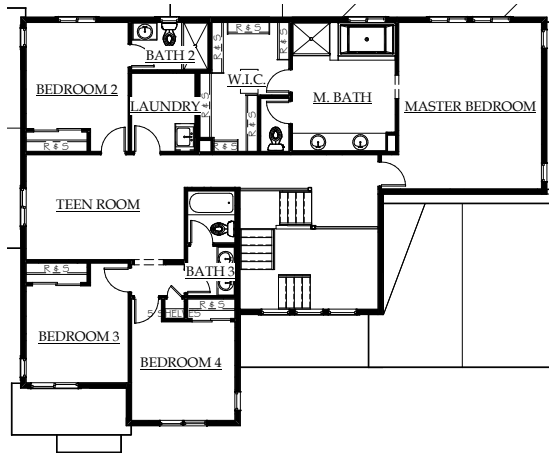

Modern Prairie

Wine Country

Modern Ranch

CELEBRITY

CUSTOM HOMES

3,100 finished square feet ♦ 4 to 6 bedrooms + study + teen room + outdoor room
3.5 to 5.5 baths ♦ 3- to 4-car garage

PLAN THREE: TWO-STORY

MAIN LEVEL

STANDARD UNFINISHED BASEMENT

SECOND LEVEL

Opt. Finished Basement