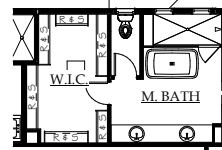

Opt. Finished Basement