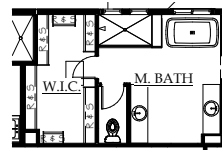

Opt. Finished Basement