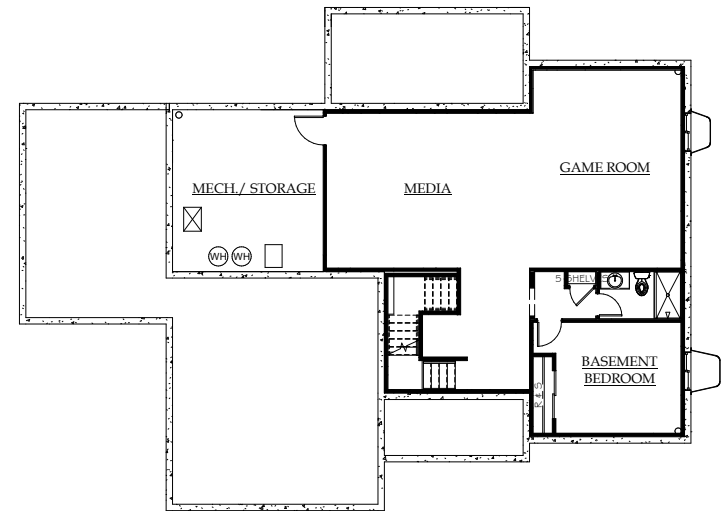

Modern Prairie

Wine Country

Modern Ranch

CELEBRITY

CUSTOM HOMES

3,100 finished square feet ♦ 4 to 6 bedrooms + study + teen room + outdoor room
3.5 to 5.5 baths ♦ 3- to 4-car garage

PLAN THREE: TWO-STORY

MAIN LEVEL

STANDARD UNFINISHED BASEMENT

SECOND LEVEL

Opt. Finished Basement